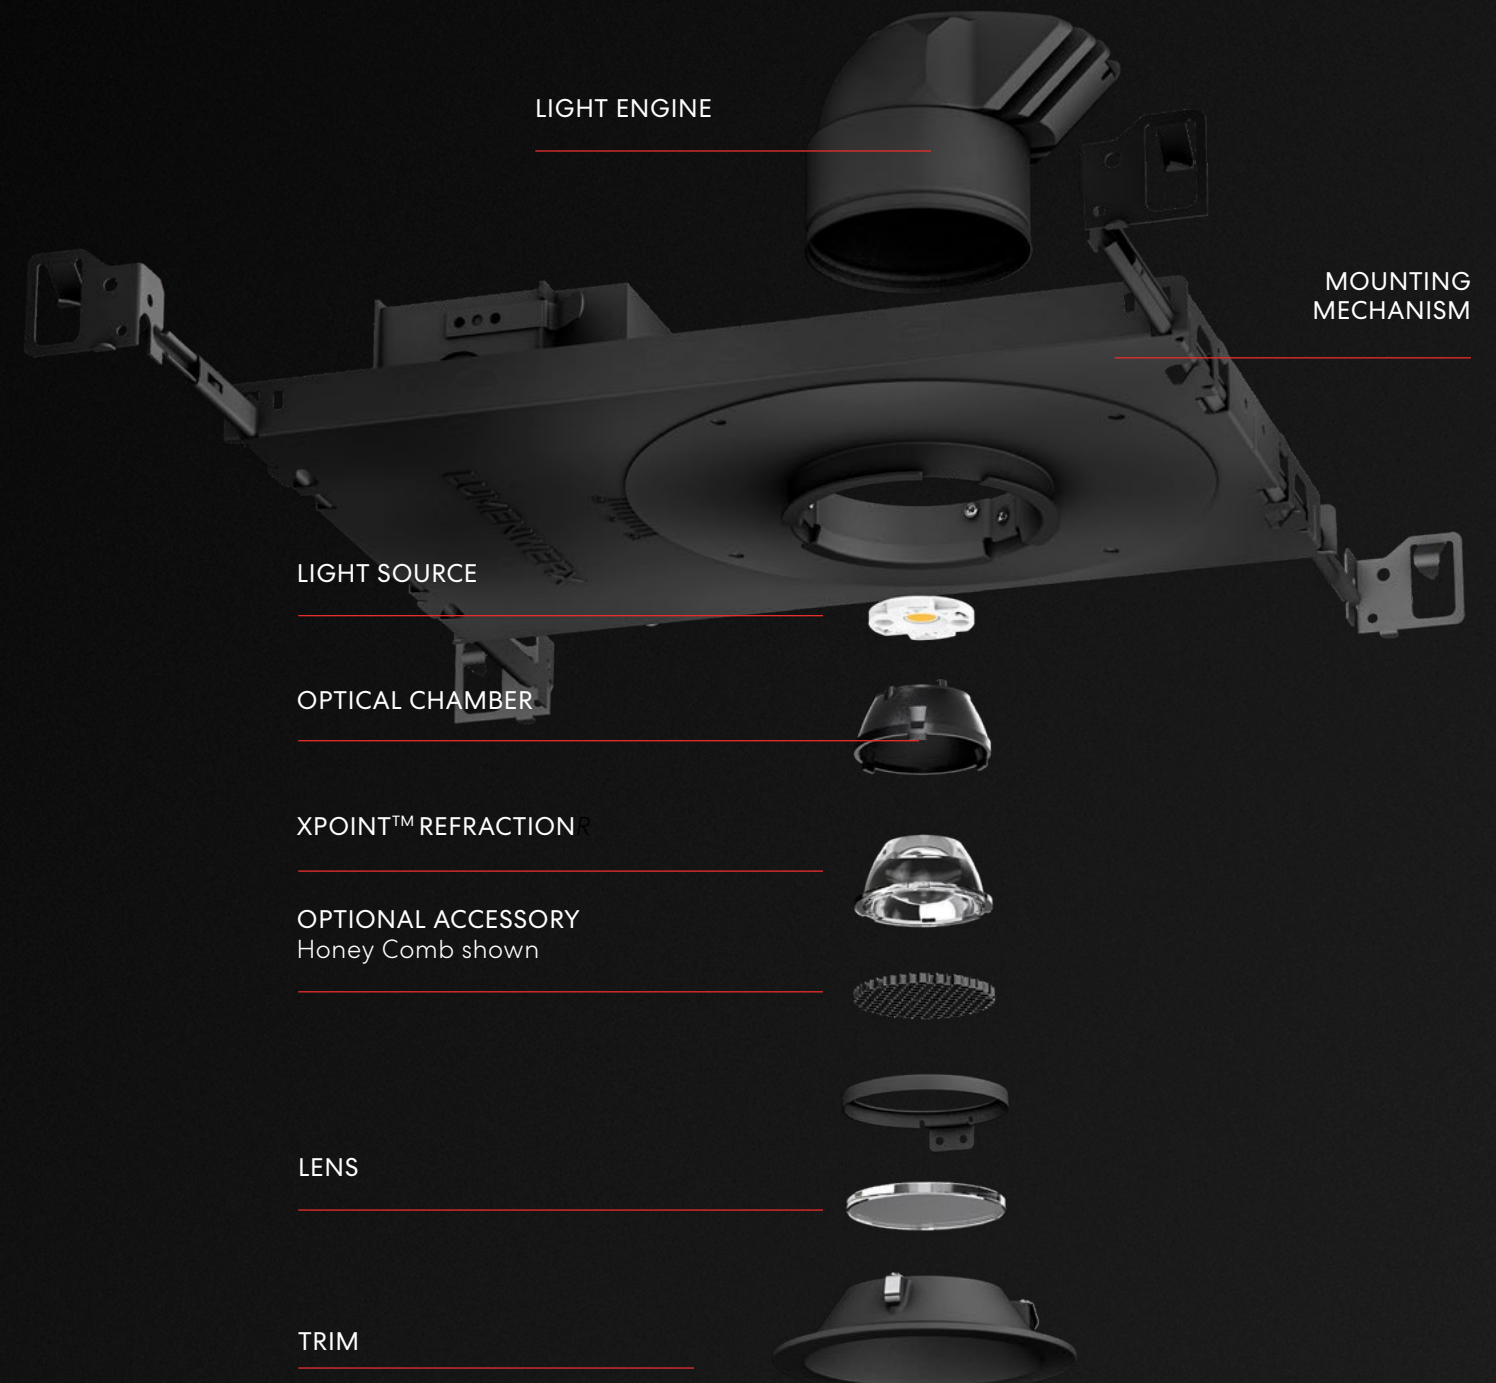

Installation Options

Downlights

PLENUM CLEARANCE

As low as
2" 5/8

INSTALLATION OPTIONS:

Open Frame
Insulated Ceiling
Chicago Plenum
Remodel

CEILING TYPES

Drywall
Millwork
Acoustic Tile
Wood Slat
& more

Aera downlights are available for New Construction and Remodel to cover typical installation requirements. For confined areas like the plenum space, Aera is the ideal solution with its low profile available in depths as low as 2 5/8". The collection offers four mounting bar options: standard bar hangers, commercial bar hangers, flush mount bars, and hat channel bars, all adjustable for a variety of applications.