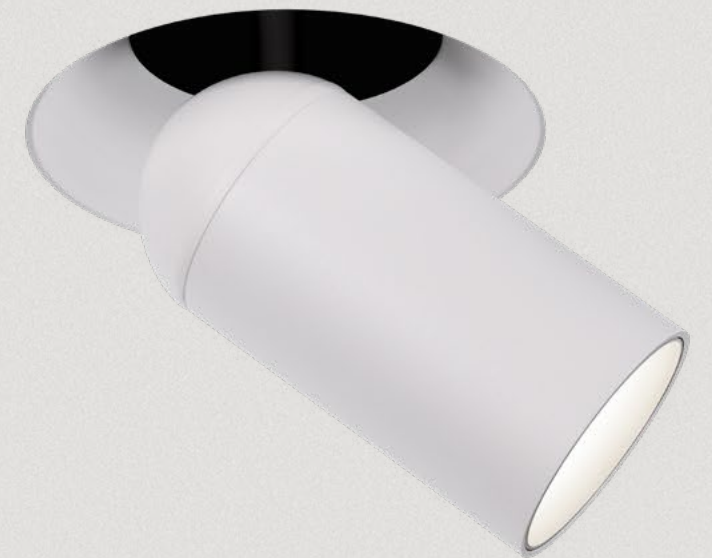

Aera 2, 3 Reflex

Adjustable Recessed Cylinder

Aera Reflex pairs Aera optical sophistication with a precision-engineered articulated design to deliver high performance and flexibility in one system. Designed to adapt, it transitions smoothly across positions, from flush or semi-recessed integration to a fully extended cylinder. The system supports 90° tilt and 355° rotation, with tool-free adjustment from below the ceiling and secure locking for precise positioning.

CYLINDER DIAMETERS

2", 3"

CYLINDER POSITIONS

Flush, Semi-Recessed,
and Extended

ADJUSTABILITY

90° Tilt
355° Rotation

INSTALLATION FLEXIBILITY

New construction,
IC / Non-IC

BEAM ANGLES

10°-90°

BAFFLE OPTIONS

Bevel
Pinhole
Decorative Bevel

VISUAL COMFORT

Low
UGR <10

MOUNTING

Recessed