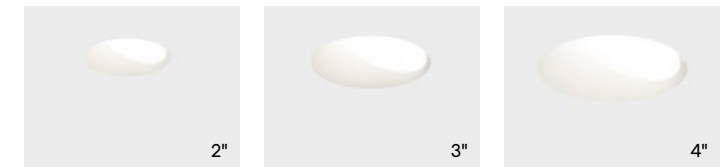

Index

DOWNLIGHTS

Aera Shalo
p.08

ROUND

SQUARE

Aera
p.16

ROUND

SQUARE

Aera Adjustable
p.18

ROUND

SQUARE

Aera
Multi-Apertures
p.24

ROUND

2"

3"

4"

SQUARE

2"

3"

4"

Aera Wall Wash
p.26

ROUND

SQUARE

Aera Deep
p.36

ROUND

PRISM

SMOOTH

SQUARE