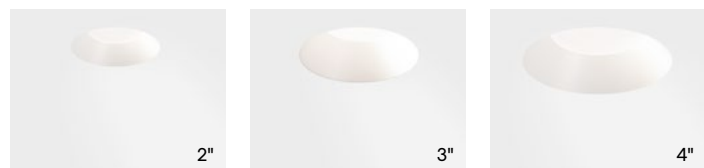

Aera Adjustable
p.18

ROUND