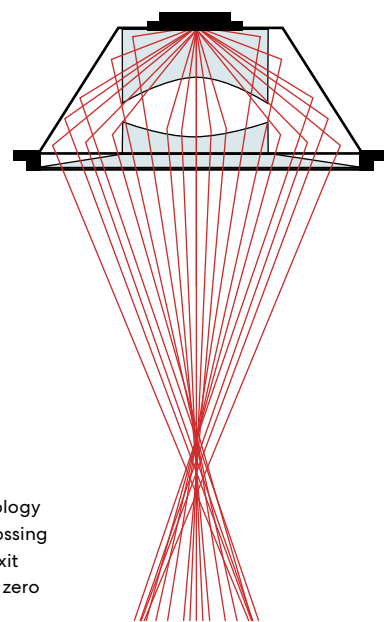

Our most innovative optic technology

XPoint™ Refraction

Our XPoint™ Refraction Technology integrated in Aera downlights and cylinders is a powerful optic for creating clean, quality beams of light without spill. Its micro-optical paths direct the light emitted from the COB (Chip On Board) to intersect and disperse perfectly in a specific direction for each beam angle. The resulting illumination is precise, soft and visually comfortable.

XPoint™ technology enables crisscrossing light paths to exit the fixture with zero spill light

UP TO

113 lm/W

Low UGR < 10 in all beams

UP TO

95 CRI

L90 at 150,000 hours

Field interchangeable optics