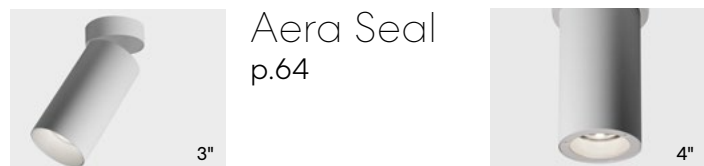

Aera Flex
p.58

ADJUSTABLE