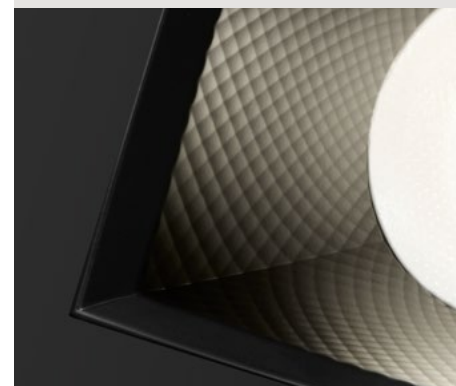

### TRIM OPTIONS

Flanged &amp; Trimless

### DIAMOND PRISM OPTIC™ (DPO™)

Aera Deep Prism downlights make use of the Diamond Prism Optic™ (DPO™), our patent-pending 3-tiered system meticulously crafted to refract and reflect beams with great precision, effectively keeping glare to a minimum while delivering light of exceptional quality and visual comfort.