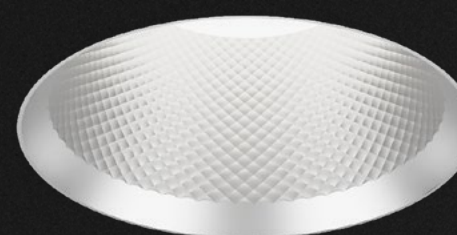

Overview

Aera Deep Prism & Smooth

SHAPES **APERTURE SIZE** **COLOR RENDERING OPTIONS**

1. ☐ Round
   - ☐ Square
2. 2", 3" 80+, 90+, 95+

BAFFLE FINISHES **TRIM STYLES** **TRIM FLANGE FINISHES**

1. ☒ Precision Specular
   - ☐ Matte Silver
   - ☒ Matte Black
   - ☐ Matte White
2. Flanged
   - Trimless
3. ☒ Matte Black
   - ☐ Matte White

COLOR TEMPERATURES **DISTRIBUTIONS** **BEAM ANGLES**

1. ☒ 2400K
   - ☐ 2700K
   - ☐ 3000K
   - ☐ 3500K
   - ☐ 4000K
   - ☐ 5000K
2. Sola
   - Duo
   - Full Spectrum LED
3. Fixed
4. 10°
   - 15°
   - 25°
   - 35°
   - 50°

RATINGS & CERTIFICATIONS

- **L** Dry, Damp locations
- **W** WELL
- **IC** IC-Rated Option
- **CP** Chicago Plenum
- **5** 5-year warranty

AERA 2" DEEP PRISM
Matte Silver