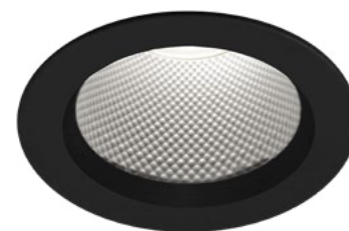

AERA DEEP PRISM
FLANGED