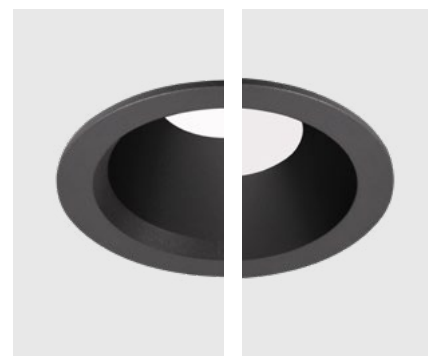

BAFFLE OPTIONS

Deep Baffle (1 1/8")

Standard Baffle (7/8")

2" HOUSING HEIGHT

Ceiling Thickness up to 1"

Two collar sizes — 0.5" and 1" to match ceiling depth and ensure a flush fit. Maximum overall fixture height: 3".

Light Module: Tool-Free Access. Endless Flexibility.

Self-contained light module with integrated LED source, magnetic connection (CoreConnect™ Technology) and tool-free locking design providing easy field serviceability. It enables swapping distributions between fixed, adjustable, and wall wash or interchanging beam angles on site.

Optic Flexibility

15°, 25°, 35°, 50°, 80°, 90° and wall wash options. Field replaceable optics.

Light Module Accessories

- Hex Louver
- Spread Lens
- Frosted Diffused Lens
- Soft Diffused Lens

Baffle Lens

- Clear Lens
- Frosted Diffused Lens
- Soft Diffused Lens

Trims & Baffle Options

Flanged, Trimless, Deep Baffle, Wall Wash, Cut Cone, and IP44 Wet Location options—all precision die-cast and perfectly aligned with the Aera Collection's trims and finishes.