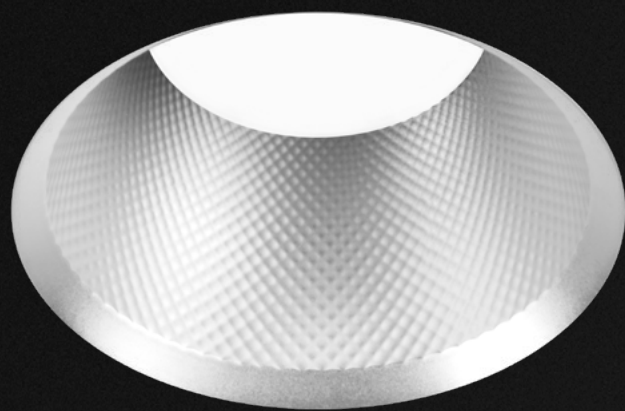

PRISM

SMOOTH

Aera 2, 3 Deep

Downlights

Aera Deep downlights introduce a unique deep baffle feature to the Aera collection, available with a prism or smooth texture. This depth allows for an exceptionally low glare quality of light (UGR as low as 1) and a visually quiet ceiling. Aera Deep comes in square or round models and 2" or 3" apertures. The high-performance collection displays a precise coupling of optic and trim and can be installed as IC-rated, non-IC-rated, or Chicago Plenum-rated types.

SIZES

2" & 3"

SHAPES

Round & Square

DEEP BAFFLE OPTIONS

Prism & Smooth

UGR AS LOW AS 1

Glare-Free

113 lm/W

TRIM OPTIONS

Flanged & Trimless

4 BAFFLE FINISHES

Precision Specular
Matte Silver
Matte Black
Matte White

DIAMOND PRISM OPTIC™ (DPO™)

Aera Deep Prism downlights make use of the Diamond Prism Optic™ (DPO™), our patent-pending 3-tiered system meticulously crafted to refract and reflect beams with great precision, effectively keeping glare to a minimum while delivering light of exceptional quality and visual comfort.