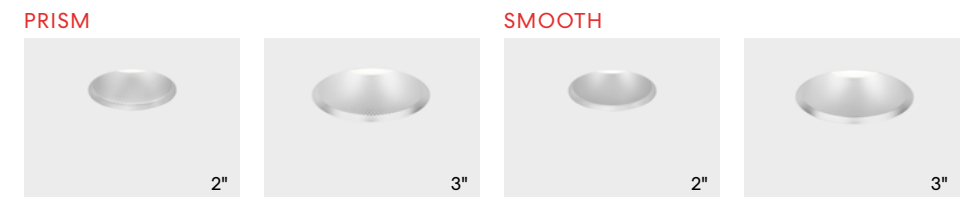

2"

3"

4"

Aera Wall Wash  
p.26

ROUND

SQUARE

Aera Deep  
p.36

ROUND