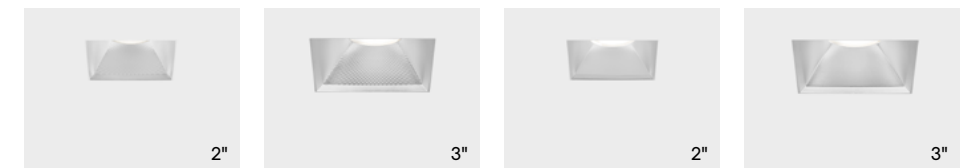

Index

DOWNLIGHTS

Aera Shalo
p.08

ROUND

SQUARE

Aera
p.16

ROUND

SQUARE

Aera Adjustable
p.18

ROUND

SQUARE

Aera
Multi-Apertures
p.24

ROUND

2"

3"

4"

SQUARE

2"

3"

4"

Aera Wall Wash
p.26

ROUND

SQUARE

Aera Deep
p.36

ROUND

PRISM

SMOOTH

SQUARE