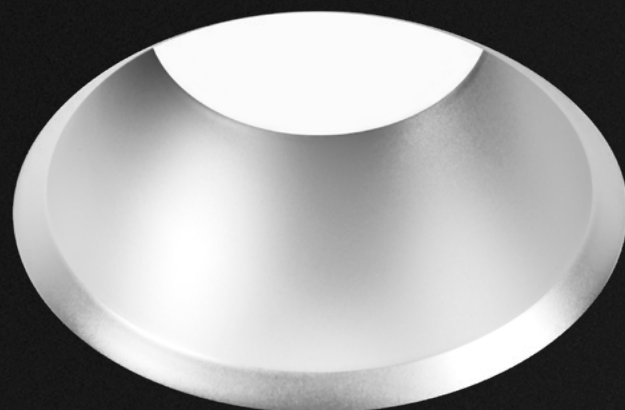

Aera 2" square, trimless

PRISM

SMOOTH