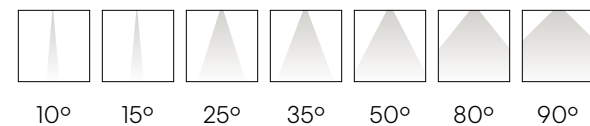

Aera 3 Cylinder, close-up view of XPoint™ Refraction